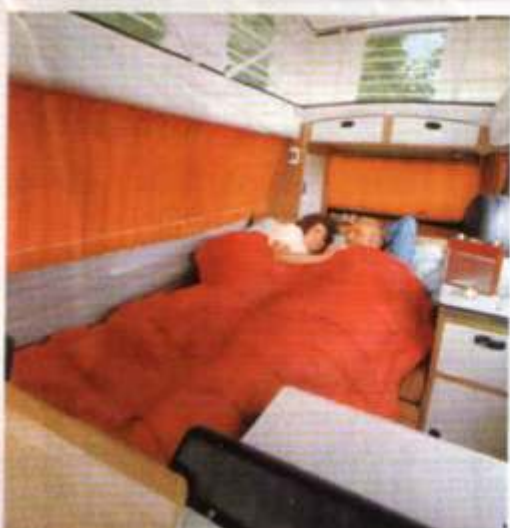

Your turn to make the tea ... Moonraker.